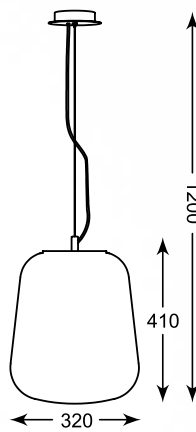

**VIDRO**  
Pendant lamp  
**OYD-10063A-SPI**  
1xE27 MAX 60W  
smokey to clear,  
chrome glass, metal

**VIDRO**  
Pendant lamp  
**OYD-10063B-SPI**  
1xE27 MAX 60W  
smokey to clear,  
chrome glass, metal

**VIDRO**  
Pendant lamp  
**OYD-10063C-SPI**  
1xE27 MAX 60W  
smokey to clear,  
chrome glass, metal