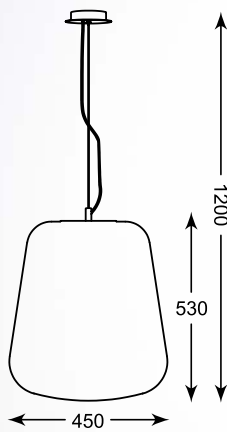

**VIDRO**  
Pendant lamp  
**OYD-10063A-SPI**  
1xE27 MAX 60W  
smokey to clear,  
chrome glass, metal

**VIDRO**  
Pendant lamp  
**OYD-10063B-SPI**  
1xE27 MAX 60W  
smokey to clear,  
chrome glass, metal

**VIDRO**  
Pendant lamp  
**OYD-10063C-SPI**  
1xE27 MAX 60W  
smokey to clear,  
chrome glass, metal