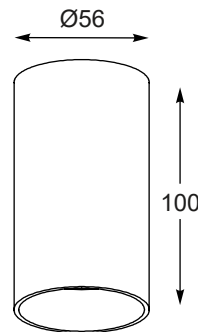

LOMO CL1
Spot
1. 20001-BK (black)
1xG9 MAX 40W
aluminium full black
2. 20001-WH (white)
1xG9 MAX 40W
aluminium full white

TUBA SL1
Spot
3. 92680 (black)
1xGU10 MAX 50W
aluminium full black
4. 92679 (white)
1xGU10 MAX 50W
aluminium full white