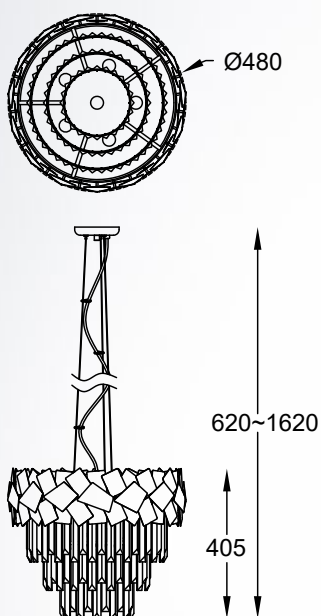

QASAR

new

Pendant lamp
P0506-05A-F4AC
 5x E14 MAX 40W

metal mirror stainless steel body,
 clear crystal shade

QASAR

new

Pendant lamp
P0506-05A-F4E3
 5x E14 MAX 40W

metal brushed gold stainless steel body,
 clear crystal shade

QASAR

new

Pendant lamp
P0506-06A-F4AC
 6x E14 MAX 40W

metal mirror stainless steel body,
 clear crystal shade

QASAR

new

Pendant lamp
P0506-06A-F4E3
 6x E14 MAX 40W

metal brushed gold stainless steel body,
 clear crystal shade