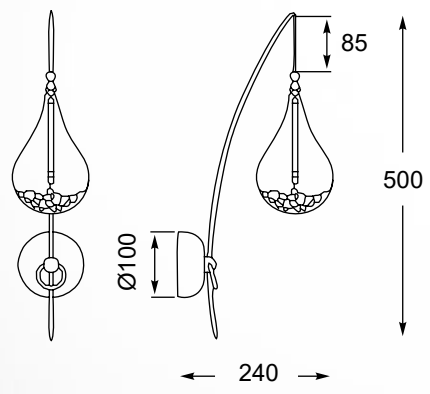

**PERLE**  
Pendant lamp  
**P0226-01A-F4RK**  
1xG4 MAX 1,5W  
metal chrome,  
clear borosilicate glass with K9 crystal

**PERLE**  
Pendant lamp  
**P0226-03B-F4RK**  
3xG4 MAX 1,5W  
metal chrome,  
clear borosilicate glass with K9 crystal

**PERLE**  
Wall lamp  
**W0226-01A-F4RK**  
1xG4 MAX 1,5W  
metal chrome,  
clear borosilicate glass with K9 crystal